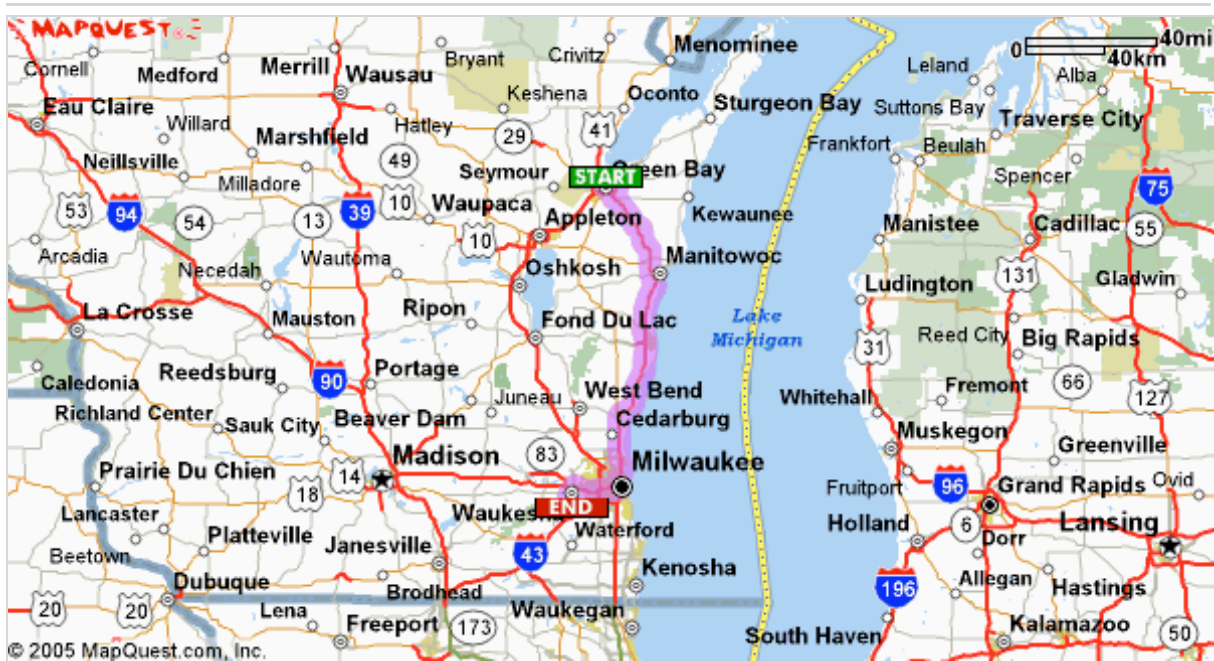

Start: Green Bay, WI US
End: 431 W Newhall Ave
 Waukesha, WI 53186-6017, US

Notes:

Click for details
and save.
Book the Thanks
for Traveling Rate.

Directions

Distance

Total Est. Time: 2 hours, 22 minutes **Total Est. Distance:** 136.46 miles

- | | | |
|---|---|-------------|
|  | 1: Start out going EAST on US-141 / DOUSMAN ST toward N PEARL ST. Continue to follow US-141. | 0.6 miles |
|  | 2: Turn LEFT onto N MONROE AVE / WI-54 / WI-57. Continue to follow WI-54 E / WI-57 N. | 0.4 miles |
|  | 3: Turn LEFT onto N WEBSTER AVE. | 0.9 miles |
|  | 4: Merge onto I-43 S toward MILWAUKEE / HWY 54-57. | 115.3 miles |
|  | 5: Merge onto I-94 W via EXIT 72B toward MADISON. | 14.8 miles |
|  | 6: Take the CR-F S exit- EXIT 295- toward WAUKESHA. | 0.2 miles |
|  | 7: Turn LEFT onto CR-F S / REDFORD BLVD. Continue to follow CR-F S. | 1.9 miles |
|  | 8: CR-F S becomes E NORTH ST. | 1.1 miles |
|  | 9: E NORTH ST becomes WISCONSIN AVE. | 0.1 miles |
|  | 10: Turn RIGHT onto N WEST AVE. | 0.6 miles |
|  | 11: Turn LEFT onto W NEWHALL AVE. | <0.1 miles |

END 12: End at 431 W Newhall Ave
Waukesha, WI 53186-6017, US

Total Est. Time: 2 hours, 22 minutes
miles

Total Est. Distance: 136.46

Start:
Green Bay, WI US

End:
431 W Newhall Ave
Waukesha, WI 53186-6017, US