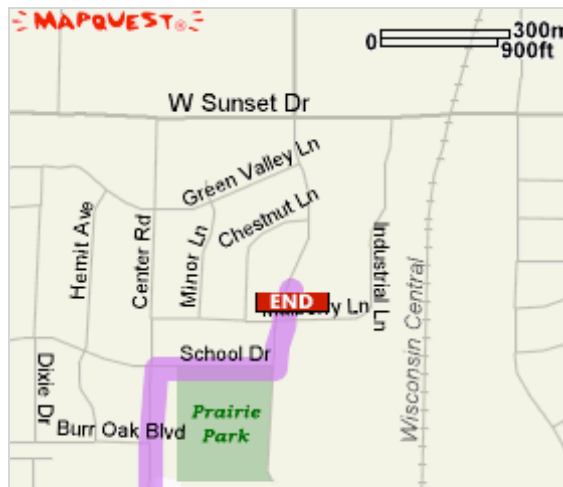

Start: Chicago, IL US
End: 1705 S Prairie Ave
 Waukesha, WI 53189-7378, US

Notes:

Click for details and save.
 Book the Thanks for Traveling Rate.

Directions	Distance
------------	----------

Total Est. Time: 2 hours, 1 minute	Total Est. Distance: 108.38 miles
---	--

- | | | |
|--|---|------------|
| | 1: Start out going EAST on S LUMBER ST toward S HALSTED ST. | <0.1 miles |
| | 2: Turn LEFT onto S HALSTED ST. | 0.3 miles |
| | 3: Turn RIGHT onto S CANALPORT AVE. | 0.1 miles |
| | 4: Turn SLIGHT LEFT onto S RUBLE ST. | 0.1 miles |
| | 5: Merge onto I-90 W / I-94 W via the ramp on the LEFT toward I-290 / ROOSEVELT RD / TAYLOR ST. | 2.5 miles |
| | 6: Take the EXPRESS LANES exit on the LEFT toward ADDISON ST. | 0.1 miles |
| | 7: Merge onto I-90 EXP / I-94 EXP / KENNEDY EXP. | 6.9 miles |
| | 8: Merge onto I-94 W toward MILWAUKEE (Portions toll). | 75.9 miles |
| | 9: Merge onto I-43 S via EXIT 316 on the LEFT toward MADISON / FOND DU LAC. | 15.4 miles |
| | 10: Take the WI-164 exit- EXIT 50- toward WAUKESHA / BIG BEND. | 0.2 miles |
| | 11: Turn RIGHT onto BIG BEND DR / WI-164 N.
Continue to follow WI-164 N. | 4.6 miles |

- WEST
59
12: Turn LEFT onto WI-164 S / WI-59 W. Continue to follow WI-59 W. 1.0 miles
- 13:** Turn RIGHT onto CENTER RD. 0.3 miles
- 14:** Turn RIGHT onto SCHOOL DR. 0.1 miles
- 15:** Turn LEFT onto S PRAIRIE AVE. 0.1 miles
- END
16: End at **1705 S Prairie Ave**
Waukesha, WI 53189-7378, US

Total Est. Time: 2 hours, 1 minute **Total Est. Distance:** 108.38 miles

Start:
Chicago, IL US

End:
1705 S Prairie Ave
Waukesha, WI 53189-7378, US

These directions are informational only. No representation is made or warranty given as to their content, road conditions or route usability or expeditiousness. User assumes all risk of use. MapQuest and its suppliers assume no responsibility for any loss or delay resulting from such use.